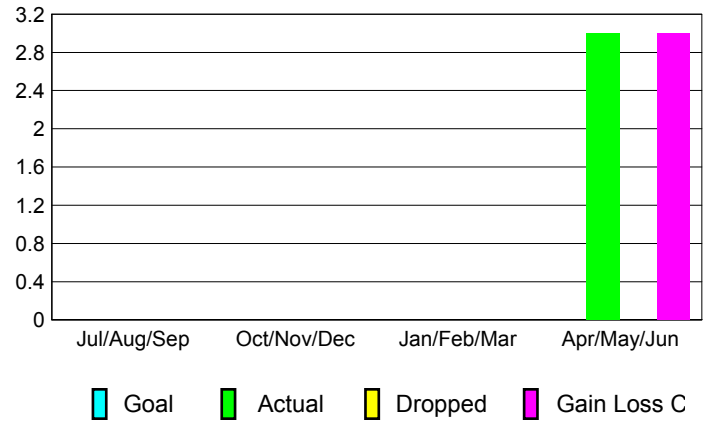

Month	New Club Goal	Actual New Clubs	Actual Dropped Clubs	Gain/Loss of Clubs
2012-2013				
Jul/Aug/Sep		0	0	0
Oct/Nov/Dec		0	0	0
Jan/Feb/Mar		0	0	0
Apr/May/Jun		0	0	0
Totals		0	0	0

Club Results 2012-2013

Goal, New, Dropped, Gain/Loss

YTD Status Quo Clubs 2012-2013

Status Quo Clubs Compared to Status Quo Members

Club Gain/Loss 2012-2013

MEMBERSHIP

Month	Net Memb Goal	Actual New Memb	Actual Dropped Memb	Gain/Loss of Memb
2012-2013				
Jul/Aug/Sep		0	0	0
Oct/Nov/Dec		0	0	0
Jan/Feb/Mar		0	0	0
Apr/May/Jun		3	0	3
Totals		3	0	3

Membership Results 2012-2013

Goal, New, Dropped, Gain/Loss

Gender Comparison 2012-2013

Membership Gain/Loss 2012-2013

GMT: **Dominique Labussière**

Location: **ST. MARTIN**

GMT CA: **4**

CLUBS