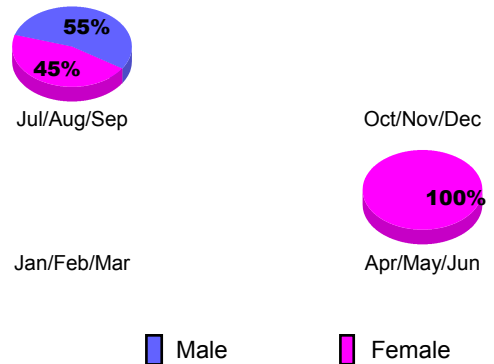

Goal, New, Dropped, Gain/Loss

YTD Status Quo Clubs 2012-2013

Status Quo Clubs Compared to Status Quo Members

Club Gain/Loss 2012-2013

MEMBERSHIP

Month	Net Memb Goal	Actual New Memb	Actual Dropped Memb	Gain/Loss of Memb
2012-2013				
Jul/Aug/Sep		1	4	-3
Oct/Nov/Dec		0	1	-1
Jan/Feb/Mar		0	6	-6
Apr/May/Jun		2	1	1
Totals		3	12	-9

Membership Results 2012-2013

Goal, New, Dropped, Gain/Loss

Gender Comparison 2012-2013

Membership Gain/Loss 2012-2013

GMT: **Dominique Labussière**

Location: **SAINT BARTHELEMY**

GMT CA: **4**

CLUBS