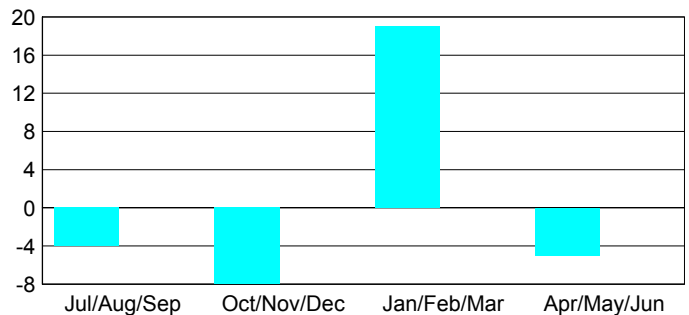

MEMBERSHIP

Month	Net Memb Goal	Actual New Memb	Actual Dropped Memb	Gain/Loss of Memb
2012-2013				
Jul/Aug/Sep		0	4	-4
Oct/Nov/Dec		4	12	-8
Jan/Feb/Mar		27	8	19
Apr/May/Jun		18	23	-5
Totals		49	47	2

Membership Results 2012-2013
Goal, New, Dropped, Gain/Loss

YTD Status Quo Clubs 2012-2013

Status Quo Clubs Compared to Status Quo Members

Gender Comparison 2012-2013

Club Gain/Loss 2012-2013

Membership Gain/Loss 2012-2013

GMT: **Dominique Labussière**

Location: **MARTINIQUE**

GMT CA: **4**

CLUBS

Month	New Club Goal	Actual New Clubs	Actual Dropped Clubs	Gain/Loss of Clubs
2012-2013				
Jul/Aug/Sep		0	0	0
Oct/Nov/Dec		0	0	0
Jan/Feb/Mar		0	0	0
Apr/May/Jun		0	0	0
Totals		0	0	0

Club Results 2012-2013