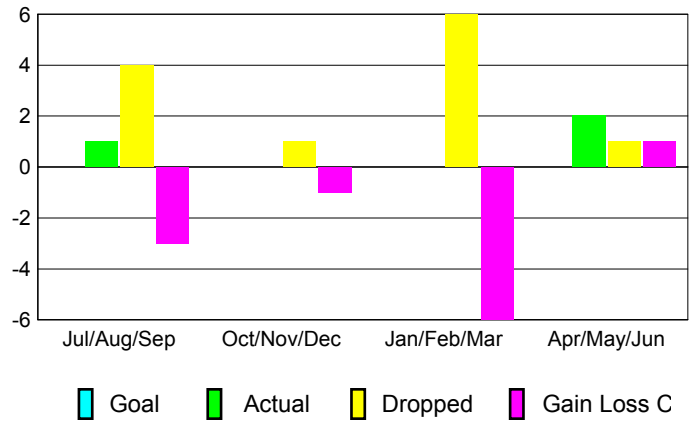

GMT CA: **4**

CLUBS

Month	New Club Goal	Actual New Clubs	Actual Dropped Clubs	Gain/Loss of Clubs
2012-2013				
Jul/Aug/Sep		0	0	0
Oct/Nov/Dec		0	0	0
Jan/Feb/Mar		0	0	0
Apr/May/Jun		0	0	0
Totals		0	0	0

Club Results 2012-2013

Goal, New, Dropped, Gain/Loss

YTD Status Quo Clubs 2012-2013

Status Quo Clubs Compared to Status Quo Members

Club Gain/Loss 2012-2013

MEMBERSHIP

Month	Net Memb Goal	Actual New Memb	Actual Dropped Memb	Gain/Loss of Memb
2012-2013				
Jul/Aug/Sep		1	4	-3
Oct/Nov/Dec		0	1	-1
Jan/Feb/Mar		0	6	-6
Apr/May/Jun		2	1	1
Totals		3	12	-9

Membership Results 2012-2013

Goal, New, Dropped, Gain/Loss

Gender Comparison 2012-2013

Membership Gain/Loss 2012-2013

GMT: **Dominique Labussière**

Location: **SAINT BARTHELEMY**

GMT CA: **4**

CLUBS