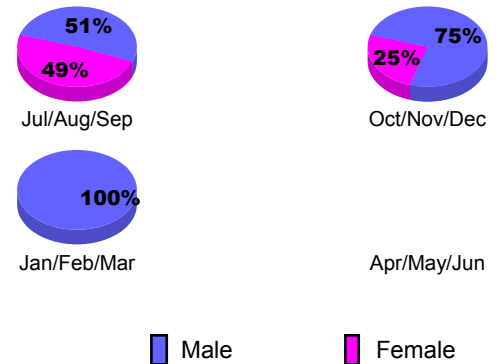

Gender Comparison 2012-2013