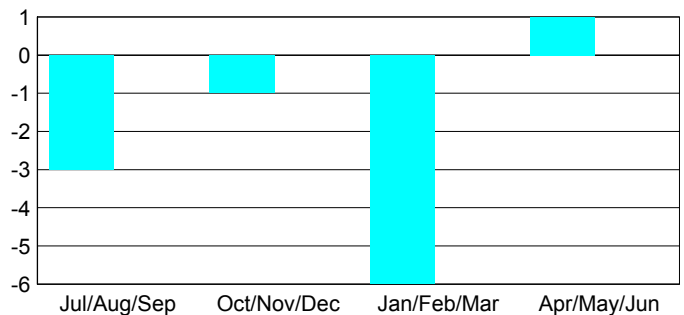

Goal, New, Dropped, Gain/Loss

YTD Status Quo Clubs 2012-2013

Status Quo Clubs Compared to Status Quo Members

Club Gain/Loss 2012-2013

MEMBERSHIP

Month	Net Memb Goal	Actual New Memb	Actual Dropped Memb	Gain/Loss of Memb
2012-2013				
Jul/Aug/Sep		1	4	-3
Oct/Nov/Dec		0	1	-1
Jan/Feb/Mar		0	6	-6
Apr/May/Jun		2	1	1
Totals		3	12	-9

Membership Results 2012-2013

Goal, New, Dropped, Gain/Loss

Gender Comparison 2012-2013

Membership Gain/Loss 2012-2013

GMT: **Dominique Labussière**

Location: **SAINT BARTHELEMY**

GMT CA: **4**

CLUBS

Month	New Club Goal	Actual New Clubs	Actual Dropped Clubs	Gain/Loss of Clubs
2012-2013				
Jul/Aug/Sep		0	0	0
Oct/Nov/Dec		0	0	0
Jan/Feb/Mar		0	0	0
Apr/May/Jun		0	0	0
Totals		0	0	0

Club Results 2012-2013