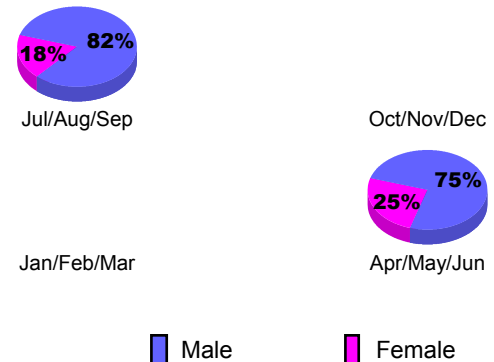

Goal, New, Dropped, Gain/Loss

YTD Status Quo Clubs 2012-2013

Status Quo Clubs Compared to Status Quo Members

Club Gain/Loss 2012-2013

MEMBERSHIP

Month	Net Memb Goal	Actual New Memb	Actual Dropped Memb	Gain/Loss of Memb
2012-2013				
Jul/Aug/Sep		0	0	0
Oct/Nov/Dec		0	0	0
Jan/Feb/Mar		0	0	0
Apr/May/Jun		3	0	3
Totals		3	0	3

Membership Results 2012-2013

Goal, New, Dropped, Gain/Loss

Gender Comparison 2012-2013

Membership Gain/Loss 2012-2013

GMT: **Dominique Labussière**

Location: **ST. MARTIN**

GMT CA: **4**

CLUBS