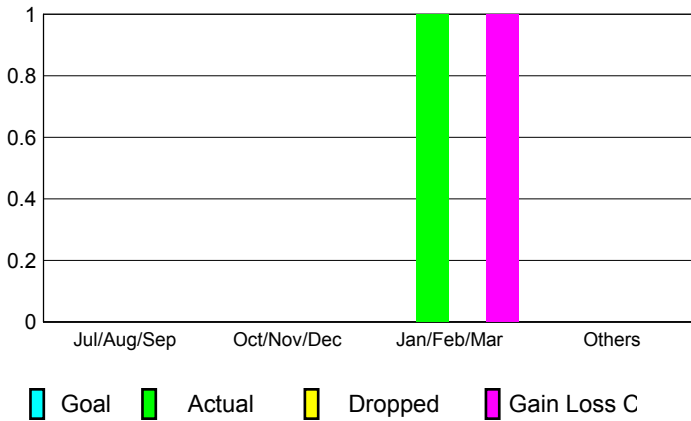

Club Results 2012-2013

Goal, New, Dropped, Gain/Loss

YTD Status Quo Clubs 2012-2013

Status Quo Clubs Compared to Status Quo Members

Club Gain/Loss 2012-2013

MEMBERSHIP

Month	Net Memb Goal	Actual New Memb	Actual Dropped Memb	Gain/Loss of Memb
2012-2013				
Jul/Aug/Sep		3	3	0
Oct/Nov/Dec		5	1	4
Jan/Feb/Mar		2	1	1
Apr/May/Jun		1	3	-2
Totals		11	8	3

Membership Results 2012-2013

Goal, New, Dropped, Gain/Loss

Gender Comparison 2012-2013

Membership Gain/Loss 2012-2013

GMT: **Dominique Labussière**

Location: **GUADELOUPE F W I**

GMT CA: **4**

CLUBS

Month	New Club Goal	Actual New Clubs	Actual Dropped Clubs	Gain/Loss of Clubs
2012-2013				
Jul/Aug/Sep		0	0	0
Oct/Nov/Dec		0	0	0
Jan/Feb/Mar		1	0	1
Apr/May/Jun		0	0	0
Totals		1	0	1

Club Results 2012-2013
Goal, New, Dropped, Gain/Loss