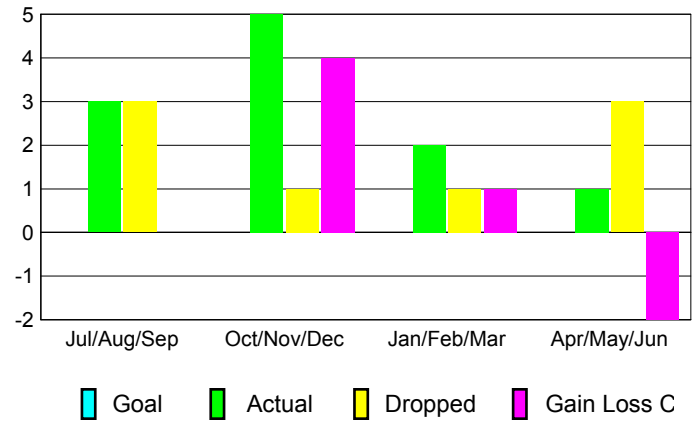

GMT: **Dominique Labussière**

Location: **FRENCH GUIANA**

GMT CA: **4**

CLUBS

Month	New Club Goal	Actual New Clubs	Actual Dropped Clubs	Gain/Loss of Clubs
2012-2013				
Jul/Aug/Sep		0	0	0
Oct/Nov/Dec		0	0	0
Jan/Feb/Mar		0	0	0
Apr/May/Jun		0	0	0
Totals		0	0	0

Club Results 2012-2013

Goal, New, Dropped, Gain/Loss

YTD Status Quo Clubs 2012-2013

Status Quo Clubs Compared to Status Quo Members

Club Gain/Loss 2012-2013

MEMBERSHIP

Month	Net Memb Goal	Actual New Memb	Actual Dropped Memb	Gain/Loss of Memb
2012-2013				
Jul/Aug/Sep		3	3	0
Oct/Nov/Dec		5	1	4
Jan/Feb/Mar		2	1	1
Apr/May/Jun		1	3	-2
Totals		11	8	3

Membership Results 2012-2013

Goal, New, Dropped, Gain/Loss

Gender Comparison 2012-2013

Membership Gain/Loss 2012-2013

GMT: **Dominique Labussière**

Location: **GUADELOUPE F W I**

GMT CA: **4**

CLUBS

Month	New Club Goal	Actual New Clubs	Actual Dropped Clubs	Gain/Loss of Clubs
2012-2013				
Jul/Aug/Sep		0	0	0
Oct/Nov/Dec		0	0	0
Jan/Feb/Mar		0	0	0
Apr/May/Jun		0	0	0
Totals		0	0	0

Club Results 2012-2013