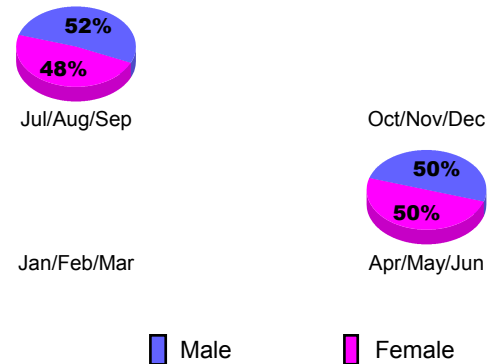

Goal, New, Dropped, Gain/Loss

YTD Status Quo Clubs 2012-2013

Status Quo Clubs Compared to Status Quo Members

Club Gain/Loss 2012-2013

MEMBERSHIP

Month	Net Memb Goal	Actual New Memb	Actual Dropped Memb	Gain/Loss of Memb
2012-2013				
Jul/Aug/Sep		0	0	0
Oct/Nov/Dec		1	5	-4
Jan/Feb/Mar		0	6	-6
Apr/May/Jun		6	0	6
Totals		7	11	-4

Membership Results 2012-2013

Goal, New, Dropped, Gain/Loss

Gender Comparison 2012-2013

Membership Gain/Loss 2012-2013