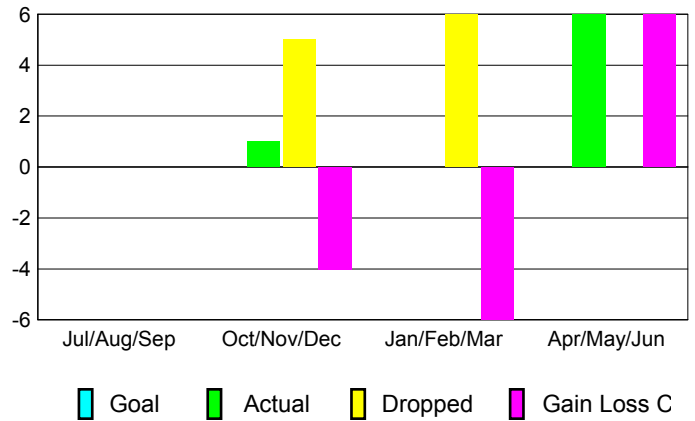

Month	New Club Goal	Actual New Clubs	Actual Dropped Clubs	Gain/Loss of Clubs
2012-2013				
Jul/Aug/Sep		0	0	0
Oct/Nov/Dec		0	0	0
Jan/Feb/Mar		0	0	0
Apr/May/Jun		0	0	0
Totals		0	0	0

Club Results 2012-2013

Goal, New, Dropped, Gain/Loss

YTD Status Quo Clubs 2012-2013

Status Quo Clubs Compared to Status Quo Members

Club Gain/Loss 2012-2013

MEMBERSHIP

Month	Net Memb Goal	Actual New Memb	Actual Dropped Memb	Gain/Loss of Memb
2012-2013				
Jul/Aug/Sep		0	0	0
Oct/Nov/Dec		1	5	-4
Jan/Feb/Mar		0	6	-6
Apr/May/Jun		6	0	6
Totals		7	11	-4

Membership Results 2012-2013

Goal, New, Dropped, Gain/Loss

Gender Comparison 2012-2013

Membership Gain/Loss 2012-2013