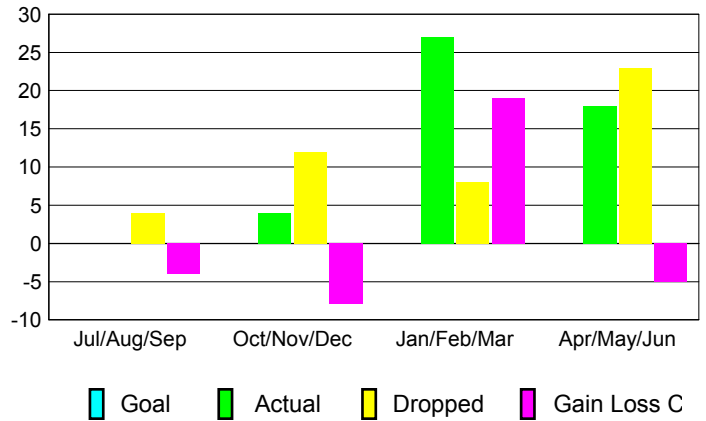

Membership Results 2012-2013

Goal, New, Dropped, Gain/Loss

Gender Comparison 2012-2013

Membership Gain/Loss 2012-2013

GMT: **Dominique Labussière**

Location: **GUADELOUPE F W I**

GMT CA: **4**

CLUBS

Month	New Club Goal	Actual New Clubs	Actual Dropped Clubs	Gain/Loss of Clubs
2012-2013				
Jul/Aug/Sep		0	0	0
Oct/Nov/Dec		0	0	0
Jan/Feb/Mar		1	0	1
Apr/May/Jun		0	0	0
Totals		1	0	1

Club Results 2012-2013
Goal, New, Dropped, Gain/Loss

MEMBERSHIP

Month	Net Memb Goal	Actual New Memb	Actual Dropped Memb	Gain/Loss of Memb
2012-2013				
Jul/Aug/Sep		0	4	-4
Oct/Nov/Dec		4	12	-8
Jan/Feb/Mar		27	8	19
Apr/May/Jun		18	23	-5
Totals		49	47	2

Membership Results 2012-2013
Goal, New, Dropped, Gain/Loss